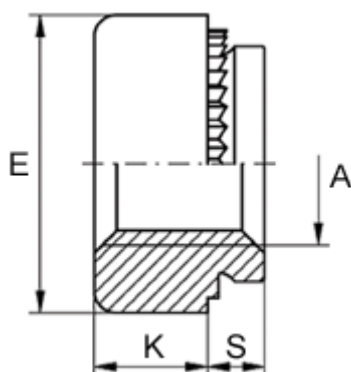

Article number: 12502000080700  
Description: KLEE-coil 502 000 080.700  
M8 Light-alloy metal

## Measures

---

Female thread A	= M8
Height K	= 6.0
Max recess height	= 2.0
Min distance to edge	= 5.0
Outer diameter E	= 13.0
Plate thickness	= 2.4 to 3.2
Recommended bore diameter +0.05	= 11.00